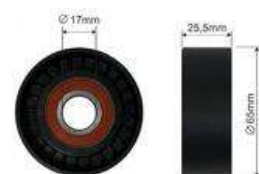

FT44530
TENDICINGHIA MICRO-V
RULLO

51758383

FT44540
TENDICINGHIA MICRO-V
RULLO

51758385 / 51773551 / 55190813

FT44574
TENDICINGHIA
DISTRIBUZIONE RULLO

51815020 / 55206531

FT44614
TENDICINGHIA MICRO-V KIT
1.3 JTD

1611424180 / 55244469