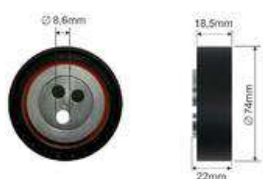

FT44551

TENDICINGHIA MICRO-V
RULLO 3.0

504086948

FT44575

TENDICINGHIA MICRO-V
RULLO 2.3 JTD

504000412 / 504000412