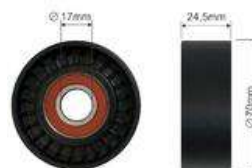

FT44535

TENDICINGHIA MICRO-V
RULLO 60X17X25.9

5751.30 / 575130 / 9623001280

FT44556

TENDICINGHIA
DISTRIBUZIONE RULLO

1231 958 / 35456-86-CA0 /
5751.55