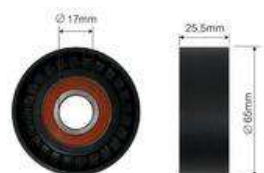

FT44530
TENDICINGHIA MICRO-V
RULLO

51758383

FT44540
TENDICINGHIA MICRO-V
RULLO

51758385 / 51773551 / 55190813

FT44574
TENDICINGHIA
DISTRIBUZIONE RULLO

51815020 / 55206531

FT44614
TENDICINGHIA MICRO-V KIT
1.3 JTD

1611424180 / 55244469