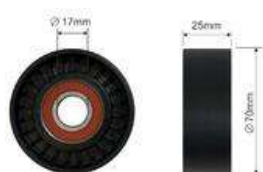

FT44545

TENDICINGHIA MICRO-V
RULLO

500332622

FT44548

TENDICINGHIA MICRO-V
RULLO 2.3 JTD

2994029 / 504000410 /
504086751

FT44551

TENDICINGHIA MICRO-V
RULLO 3.0