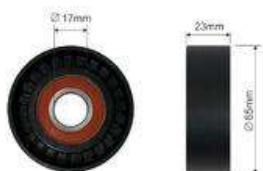

FT44545

TENDICINGHIA MICRO-V
RULLO

500332622

FT44548

TENDICINGHIA MICRO-V
RULLO 2.3 JTD

2994029 / 504000410 /
504086751

FT44551

TENDICINGHIA MICRO-V
RULLO 3.0