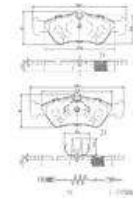

FT29016

BRAKE PADS FRONT
WITHOUT SENSOR

A0024209920 / A0044205520 /
A0084204220

FT29018

BRAKE PADS REAR 2-
SENSORS

A0024206020 / A0044201820 /
A0044202720