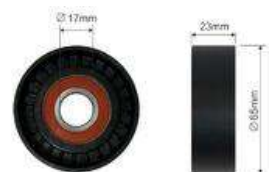

FT18462
STABILIZER BUSHING FRONT STABILIZER LINK

5000393794

FT44545
MICRO BELT TENSIONER PULLEY

500332622